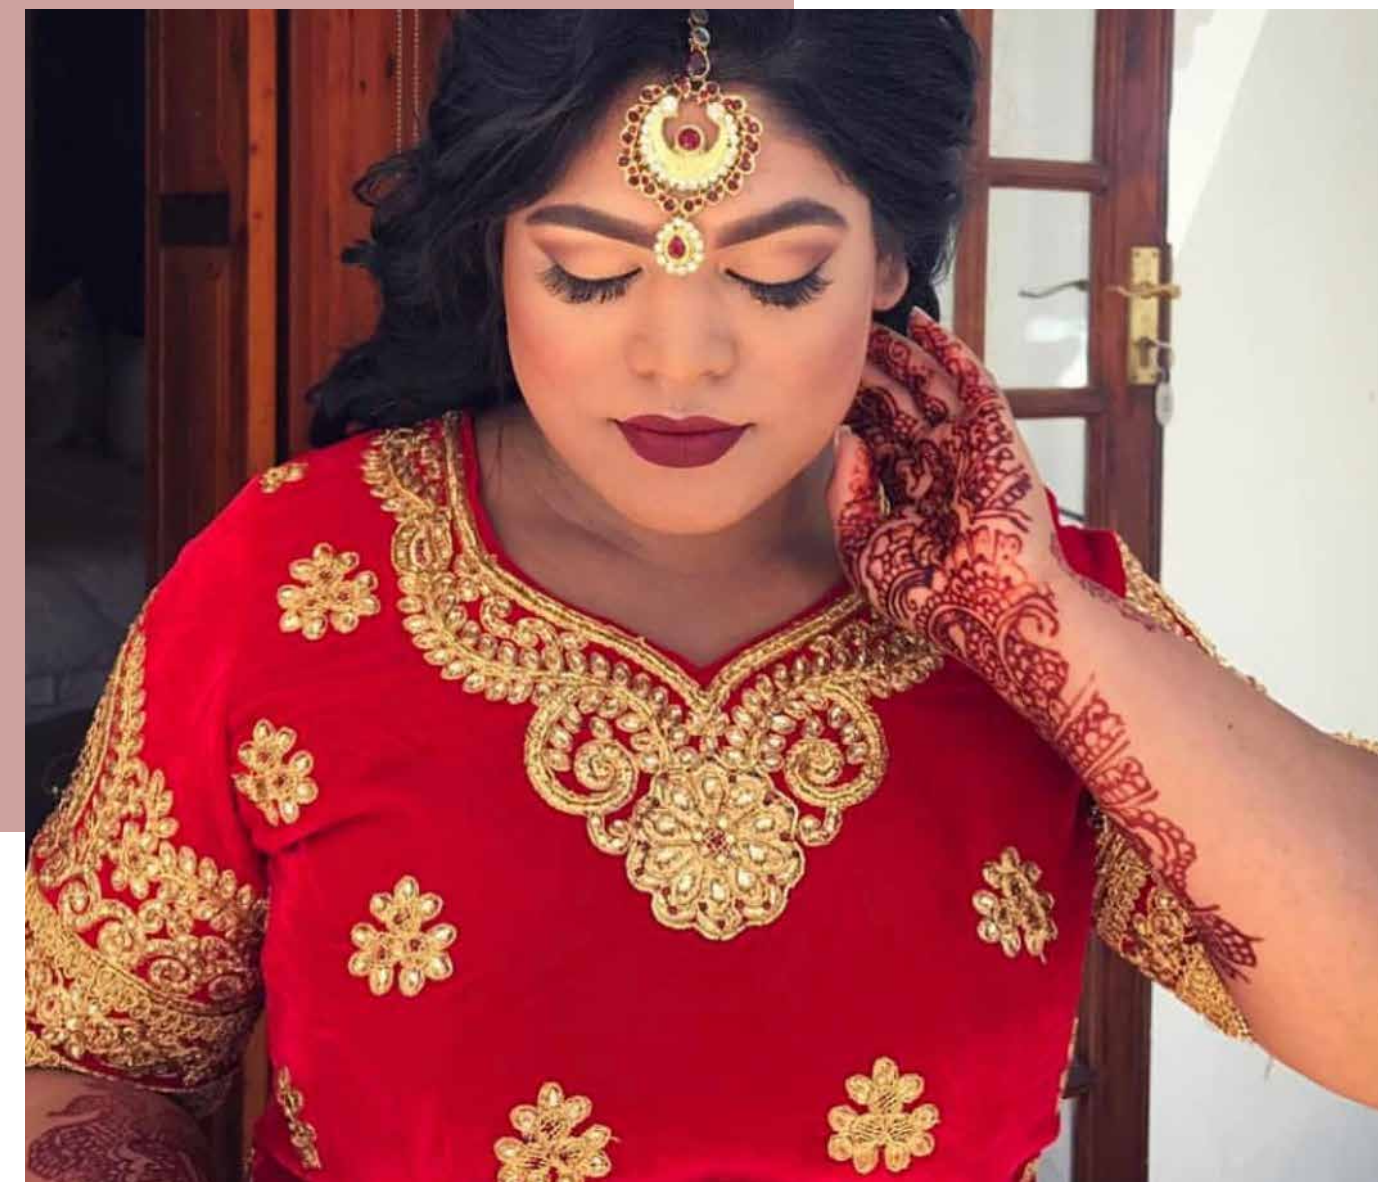

R1250 for full evening look including lashes ,
R1150 excluding lashes

R550 trial (optional)

- BRIDAL MAKEUP -

BEAUTIFUL INSIDE & OUT

BRIDAL MAKEUP Nov 2019- April 2020

R1950 for full bridal makeup. R1850 excluding lashes (strip / individual)